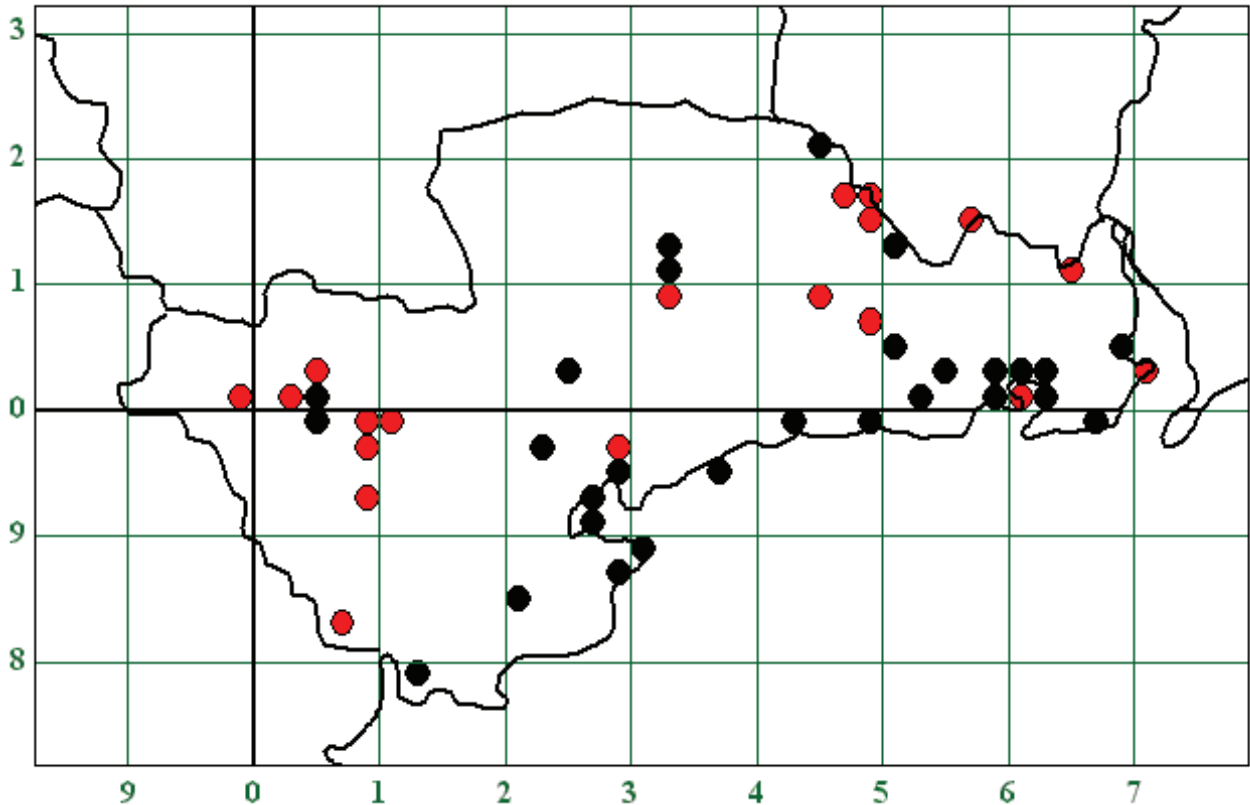

Important Plant Areas in County Waterford

* Red indicates a tetrad that has been identified because it contains a Flora Protection Order species.

Map produced by the National Biodiversity Data Centre (July 2008) using BSBI data for County Waterford from 2000 onwards. Full details of the methodology used can be found at www.biodiversityireland.ie